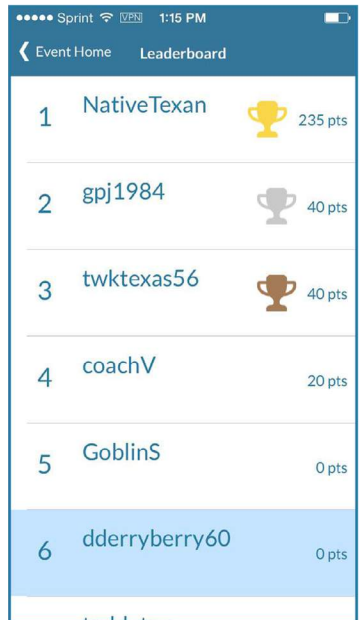

LET'S PLAY!

First, you need to join the hunt. Click the camera icon to scan the code.

CODED

Each event has a unique join QR code. Scan it and you'll join the hunt.

RSVP

Once you scan the code, RSVP and the admin will let you into the hunt.

NAVIGATE

Once you're in the Event page you'll see icons for clues and the leaderboard.

SUPER SLEUTH

Clues will direct you to what you have to snap a pic of. Just click the camera icon!

PAPARAZZI

Now, just take a picture of whatever subject the clue has directed you to.

APPROVAL

After you submit a photo the event admin will then approve or deny the photo.

BE A LEADER

Once your photo is approved you'll get points and then rise the leaderboard.