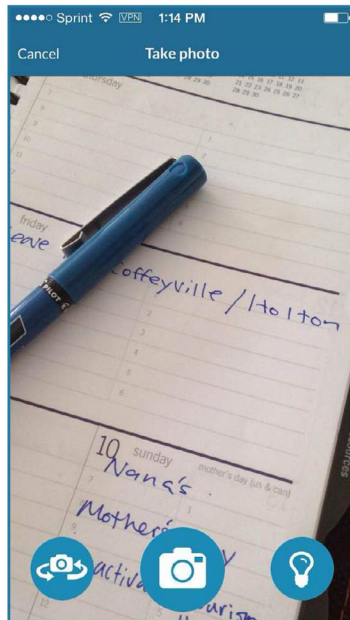

eventzee

Photo Scavenger Hunt Guide

Welcome to Eventzee- Scavenger Hunts Made Easy! We pride ourselves on our easy-to-use process, but we still understand that there's a bit of a learning curve. So in order to make the most of your scavenger hunt experience we've crafted a quick guide to get you started.

LET'S PLAY!

First, you need to join the hunt. Click the camera icon to scan the code.

CODED

Each event has a unique join QR code. Scan it and you'll join the hunt.

RSVP

Once you scan the code, RSVP and the admin will let you into the hunt.

NAVIGATE

Once you're in the Event page you'll see icons for clues and the leaderboard.

SUPER SLEUTH

Clues will direct you to what you have to snap a pic of. Just click the camera icon!

PAPARAZZI

Now, just take a picture of whatever subject the clue has directed you to.