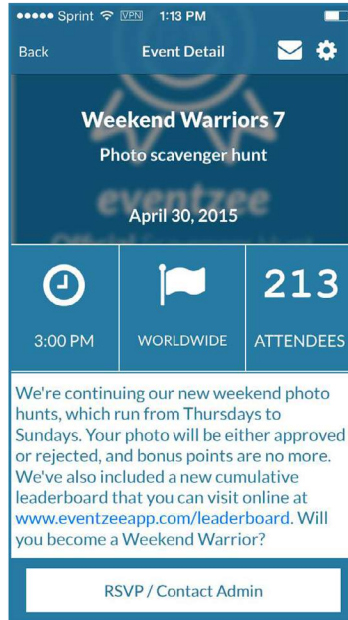

eventzee

Photo Scavenger Hunt Guide

Welcome to Eventzee- Scavenger Hunts Made Easy! We pride ourselves on our easy-to-use process, but we still understand that there's a bit of a learning curve. So in order to make the most of your scavenger hunt experience we've crafted a quick guide to get you started.

LET'S PLAY!

First, you need to join the hunt. Click the camera icon to scan the code.

CODED

Each event has a unique join QR code. Scan it and you'll join the hunt.

RSVP

Once you scan the code, RSVP and the admin will let you into the hunt.

NAVIGATE

Once you're in the Event page you'll see icons for clues and the leaderboard.

SUPER SLEUTH

Clues will direct you to what you have to snap a pic of. Just click the camera icon!

PAPARAZZI

Now, just take a picture of whatever subject the clue has directed you to.

APPROVAL

After you submit a photo the event admin will then approve or deny the photo.

BE A LEADER

Once your photo is approved you'll get points and then rise the leaderboard.