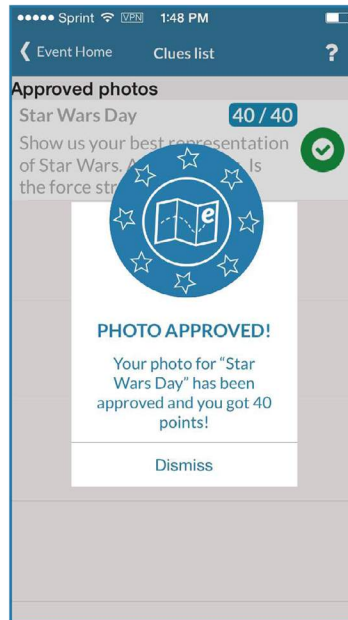

LET'S PLAY!

First, you need to join the hunt. Click the camera icon to scan the code.

CODED

Each event has a unique join QR code. Scan it and you'll join the hunt.

RSVP

Once you scan the code, RSVP and the admin will let you into the hunt.

NAVIGATE

Once you're in the Event page you'll see icons for clues and the leaderboard.

SUPER SLEUTH

Clues will direct you to what you have to snap a pic of. Just click the camera icon!

PAPARAZZI

Now, just take a picture of whatever subject the clue has directed you to.

APPROVAL

After you submit a photo the event admin will then approve or deny the photo.

BE A LEADER

Once your photo is approved you'll get points and then rise the leaderboard.