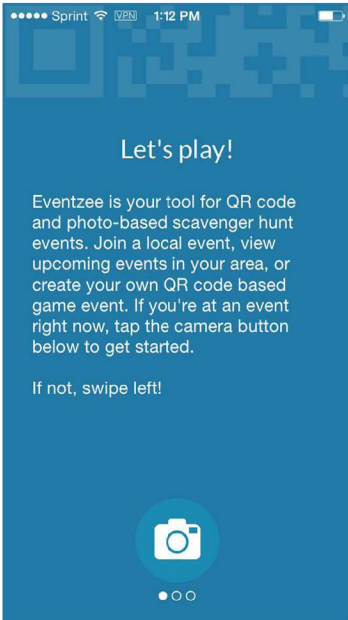

eventzee

Photo Scavenger Hunt Guide

Welcome to Eventzee- Scavenger Hunts Made Easy! We pride ourselves on our easy-to-use process, but we still understand that there's a bit of a learning curve. So in order to make the most of your scavenger hunt experience we've crafted a quick guide to get you started.

LET'S PLAY!

First, you need to join the hunt. Click the camera icon to scan the code.

CODED

Each event has a unique join QR code. Scan it and you'll join the hunt.

RSVP

Once you scan the code, RSVP and the admin will let you into the hunt.

NAVIGATE

Once you're in the Event page you'll see icons for clues and the leaderboard.

SUPER SLEUTH

Clues will direct you to what you have to snap a pic of. Just click the camera icon!

PAPARAZZI

Now, just take a picture of whatever subject the clue has directed you to.

APPROVAL

After you submit a photo the event admin will then approve or deny the photo.

BE A LEADER

Once your photo is approved you'll get points and then rise the leaderboard.