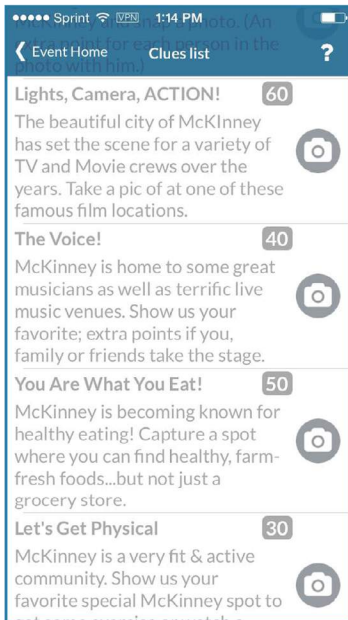

eventzee

Photo Scavenger Hunt Guide

Welcome to Eventzee- Scavenger Hunts Made Easy! We pride ourselves on our easy-to-use process, but we still understand that there's a bit of a learning curve. So in order to make the most of your scavenger hunt experience we've crafted a quick guide to get you started.

LET'S PLAY!

First, you need to join the hunt. Click the camera icon to scan the code.

CODED

Each event has a unique join QR code. Scan it and you'll join the hunt.

RSVP

Once you scan the code, RSVP and the admin will let you into the hunt.

NAVIGATE

Once you're in the Event page you'll see icons for clues and the leaderboard.

SUPER SLEUTH

Clues will direct you to what you have to snap a pic of. Just click the camera icon!

PAPARAZZI

Now, just take a picture of whatever subject the clue has directed you to.