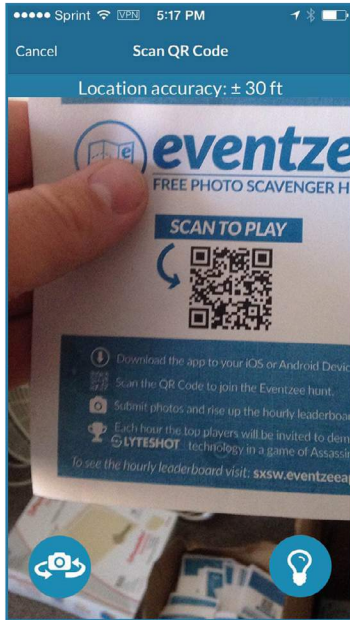

eventzee

Photo Scavenger Hunt Guide

Welcome to Eventzee- Scavenger Hunts Made Easy! We pride ourselves on our easy-to-use process, but we still understand that there's a bit of a learning curve. So in order to make the most of your scavenger hunt experience we've crafted a quick guide to get you started.

LET'S PLAY!

First, you need to join the hunt. Click the camera icon to scan the code.

CODED

Each event has a unique join QR code. Scan it and you'll join the hunt.

RSVP

Once you scan the code, RSVP and the admin will let you into the hunt.

NAVIGATE

Once you're in the Event page you'll see icons for clues and the leaderboard.

SUPER SLEUTH

Clues will direct you to what you have to snap a pic of. Just click the camera icon!

PAPARAZZI

Now, just take a picture of whatever subject the clue has directed you to.

APPROVAL

After you submit a photo the event admin will then approve or deny the photo.

BE A LEADER

Once your photo is approved you'll get points and then rise the leaderboard.