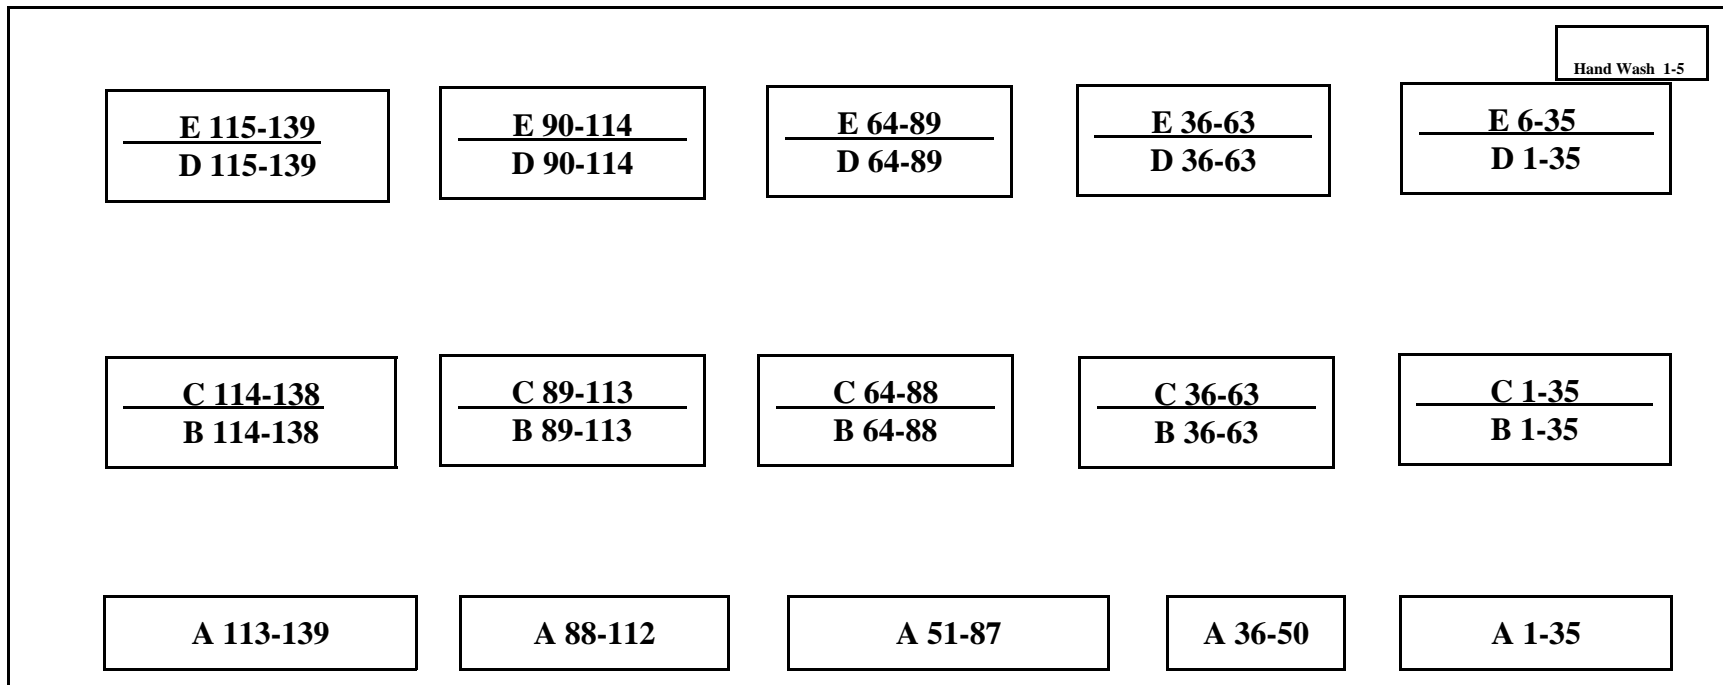

4-H Beef Barn - Stall Spaces Available

2007

East Street

Hand Wash 1-5

W

Wash Racks

Old Scale