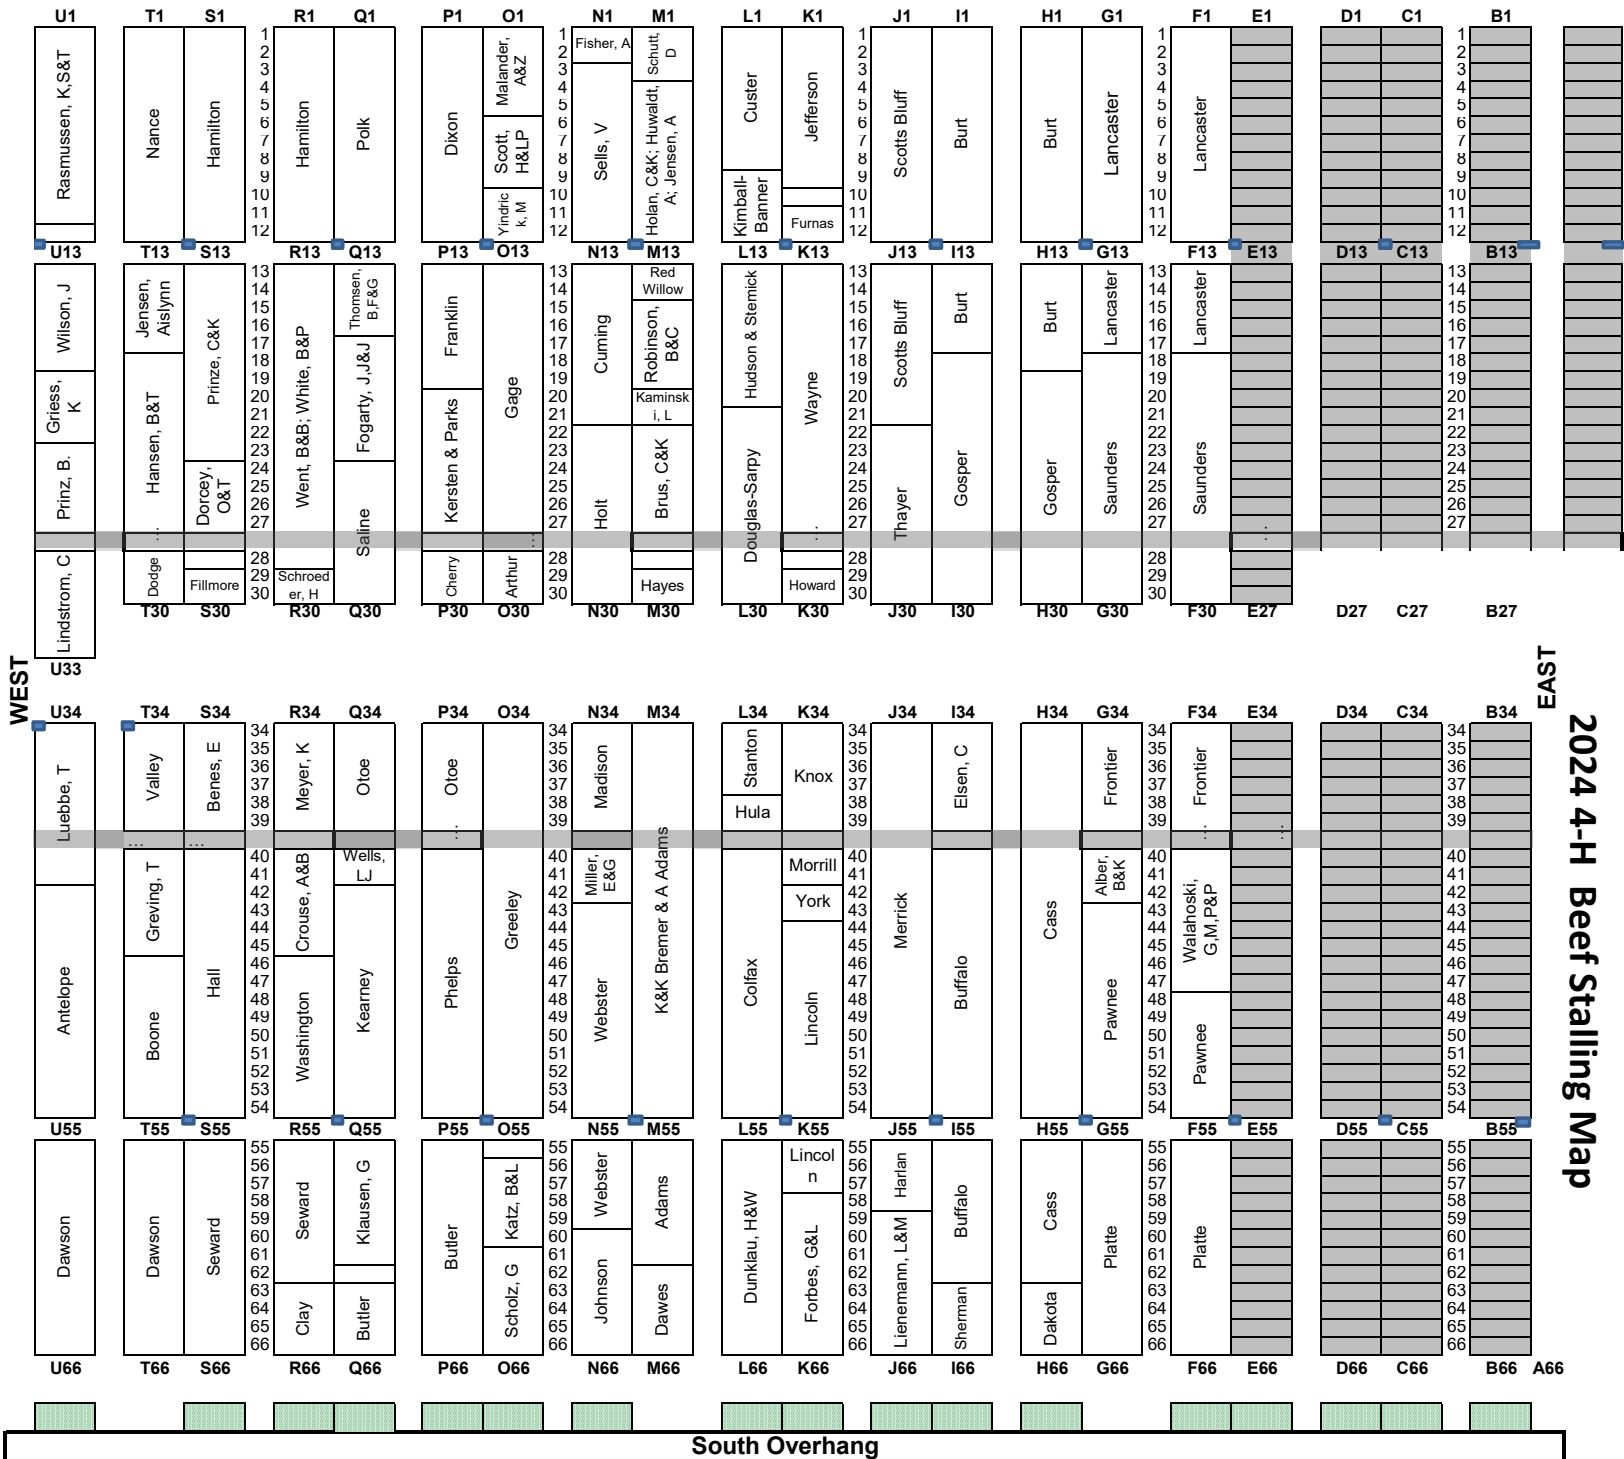

# 2024 4-H Cattle Barn Stalling

Club	Exhibitors	Total Stalls	Barn Assignment
Adams County 4H Program	3	7	M55-61
Antelope County 4H Program	7	13	U42-54
Arthur County 4H Program	3	3	O28-30
Boone County 4H Program	4	9	T46-54
Buffalo County 4H Program	10	23	I40-62
Burt County 4H Program	16	35	H1-18; I1-17
Butler County 4H Program	5	16	P55-66; Q63-66
Cass County 4H Program	10	29	H34-62
Cherry County 4H Program	1	3	P28-30
Clay County 4H Program	2	4	R63-66
Colfax County 4H Program	4	15	L40-54
Cuming County 4H Program	2	8	N13-21
Custer County 4H Program	4	8	L1-8
Dakota County 4H Program	4	4	H63-66
Dawes County 4H Program	3	5	M62-66
Dawson County 4H Program	5	24	T55-66; U55-66
Dixon County 4H Program	4	12	P1-12
Dodge County 4H Program	2	3	T28-30
Douglas-Sarpy County 4H Program	5	10	L21-30
Fillmore County 4H Program	1	2	S29-30
Franklin County 4H Program	2	7	P13-19
Frontier County 4H Program	3	12	F34-39;G34-39
Furnas County 4H Program	1	2	K11-12
Gage County 4H Program	6	15	O13-27
Gosper County 4H Program	9	25	H19-30; I18-30
Greeley County 4H Program	10	21	O34-54
Hall County 4H Program	8	15	S40-54
Hamilton County 4H Program	6	24	R1-12; S1-12
Harlan County 4H Program	2	4	J55-58
Hayes County 4H Program	1	2	M29-30
Holt County 4H Program	3	9	N22-30
Howard County 4H Program	1	2	K29-30
Jefferson County 4H Program	2	9	K1-9
Johnson County 4H Program	4	7	N60-66
Kearney County 4H Program	5	13	Q42-54
Kimball-Banner County 4H Program	4	4	L9-12
Knox County 4H Program	3	6	K34-39
Lancaster County 4H Program	10	34	F1-17; G1-17
Lincoln County 4H Program	7	14	K44-57
Madison County 4H Program	2	6	N34-39
Merrick County 4H Program	8	21	J34-54
Morrill County 4H Program	1	2	K40-41

Arena Entrance

NORTH

2024 4-H Beef Stalling Map

South Overhang