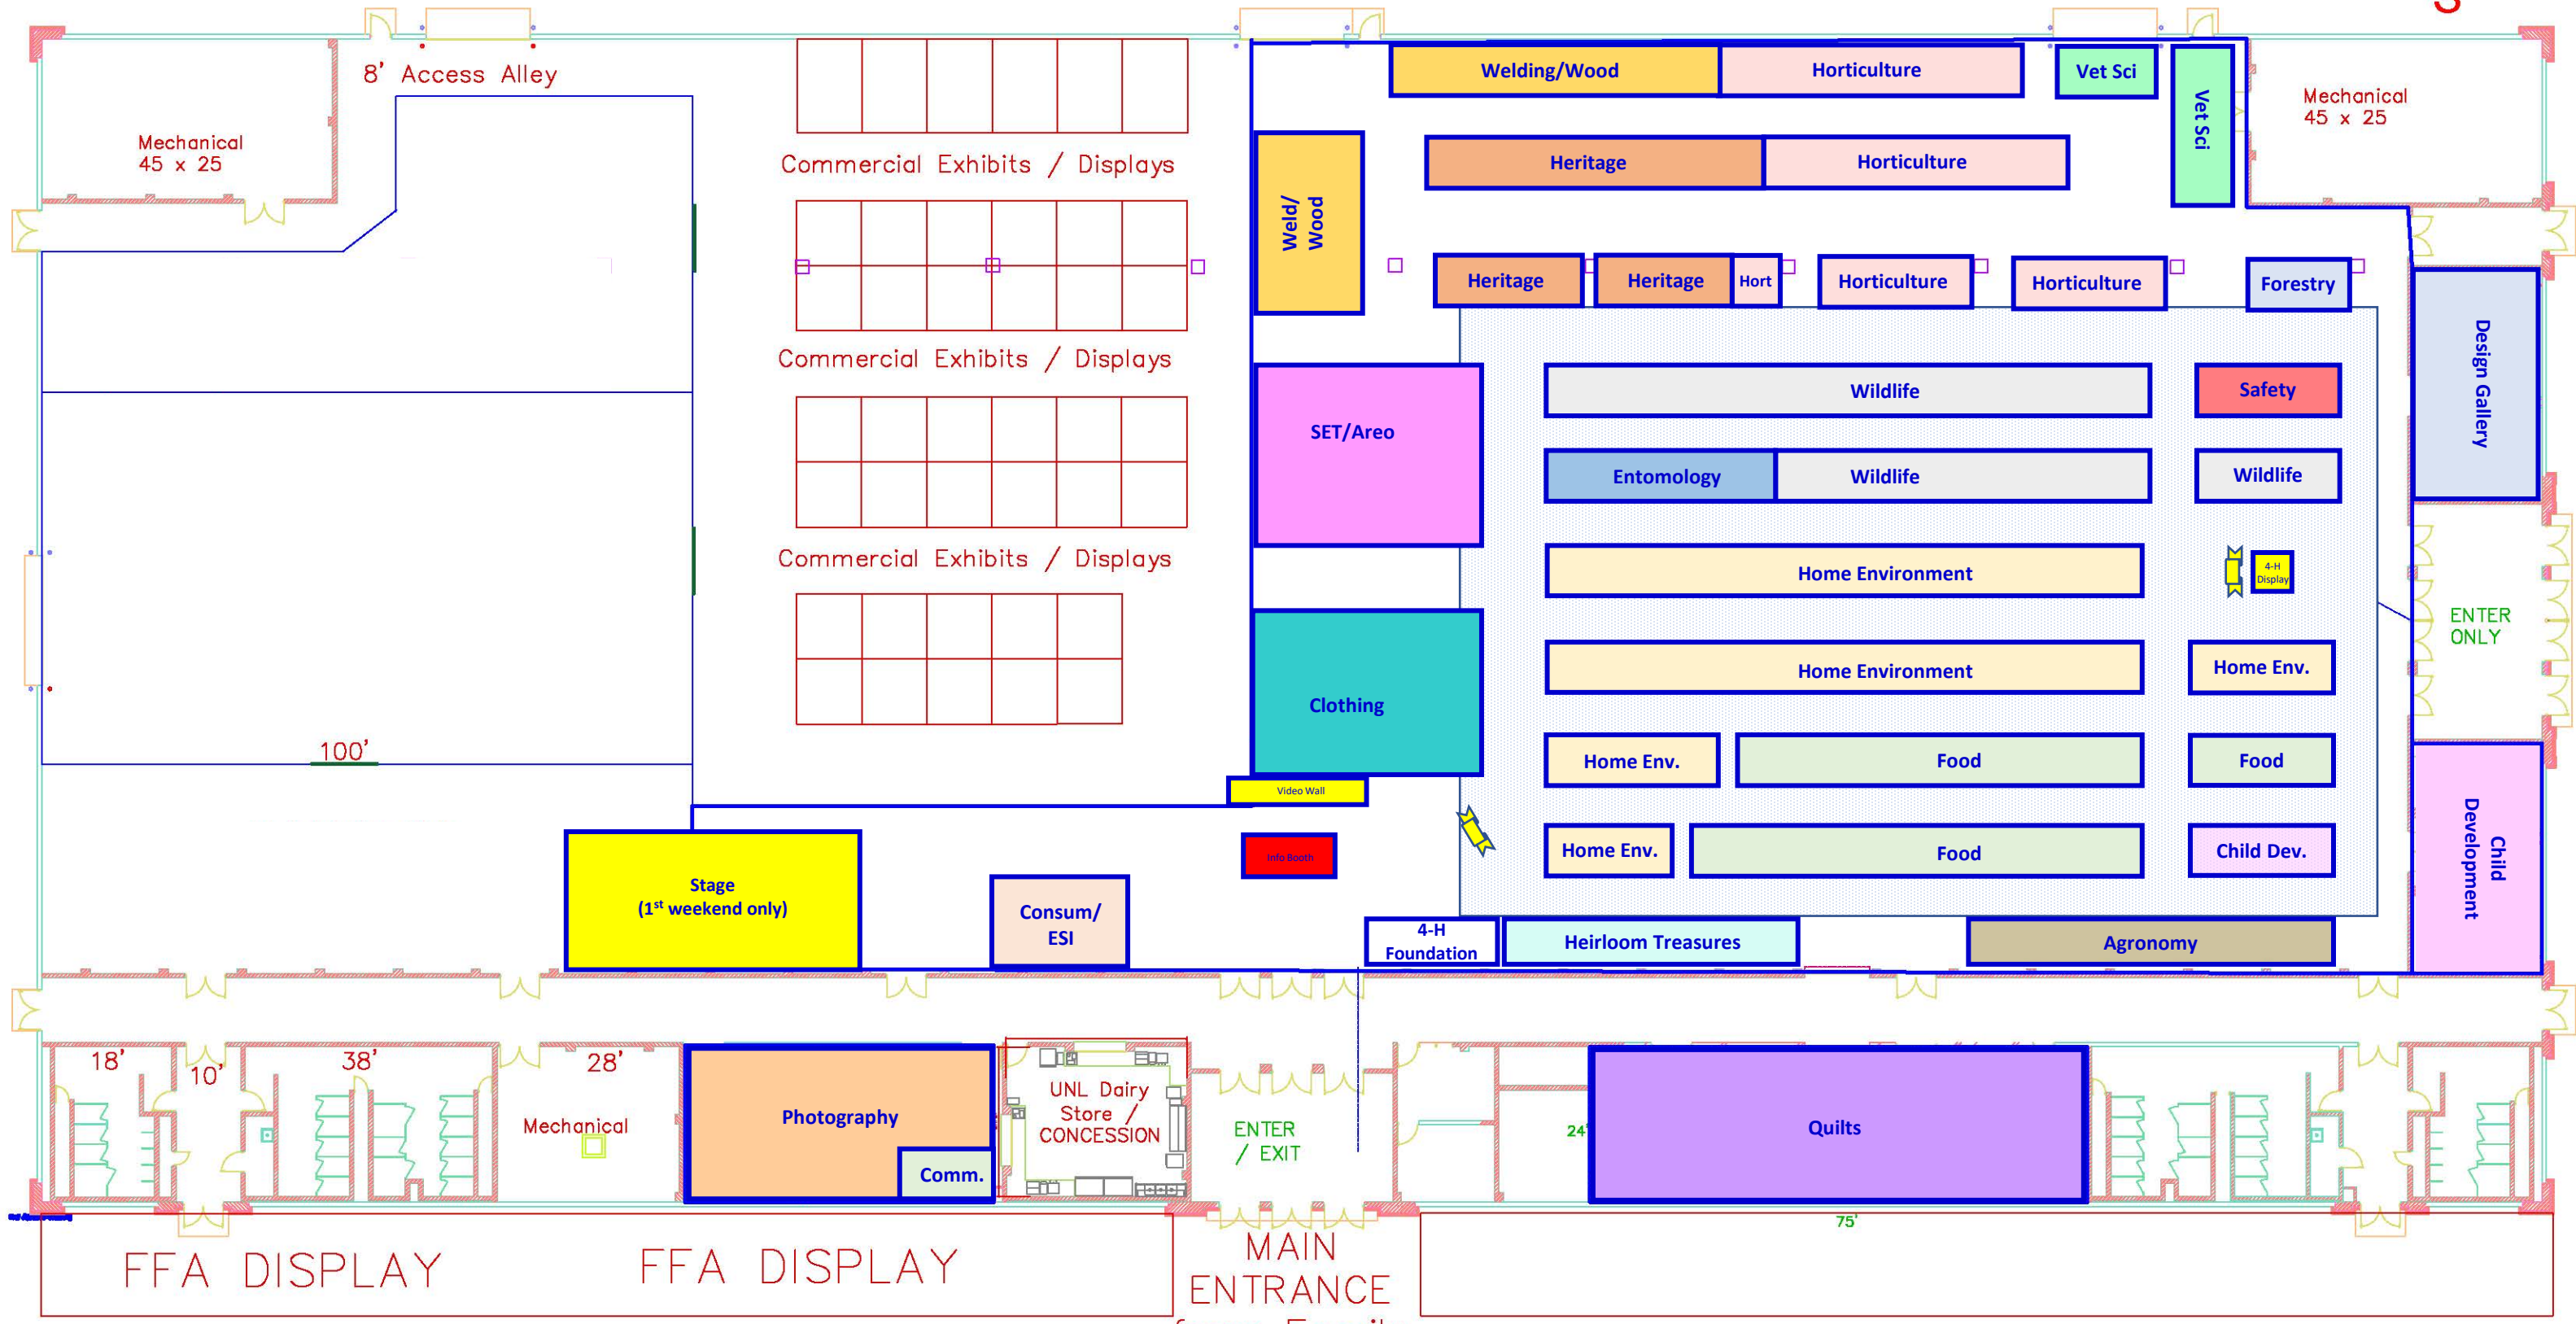

2021 Nebraska State Fair 4-H & FFA Building: with Commercial and UNL Food Products

MAIN ENTRANCE from Family Fun Zone Area